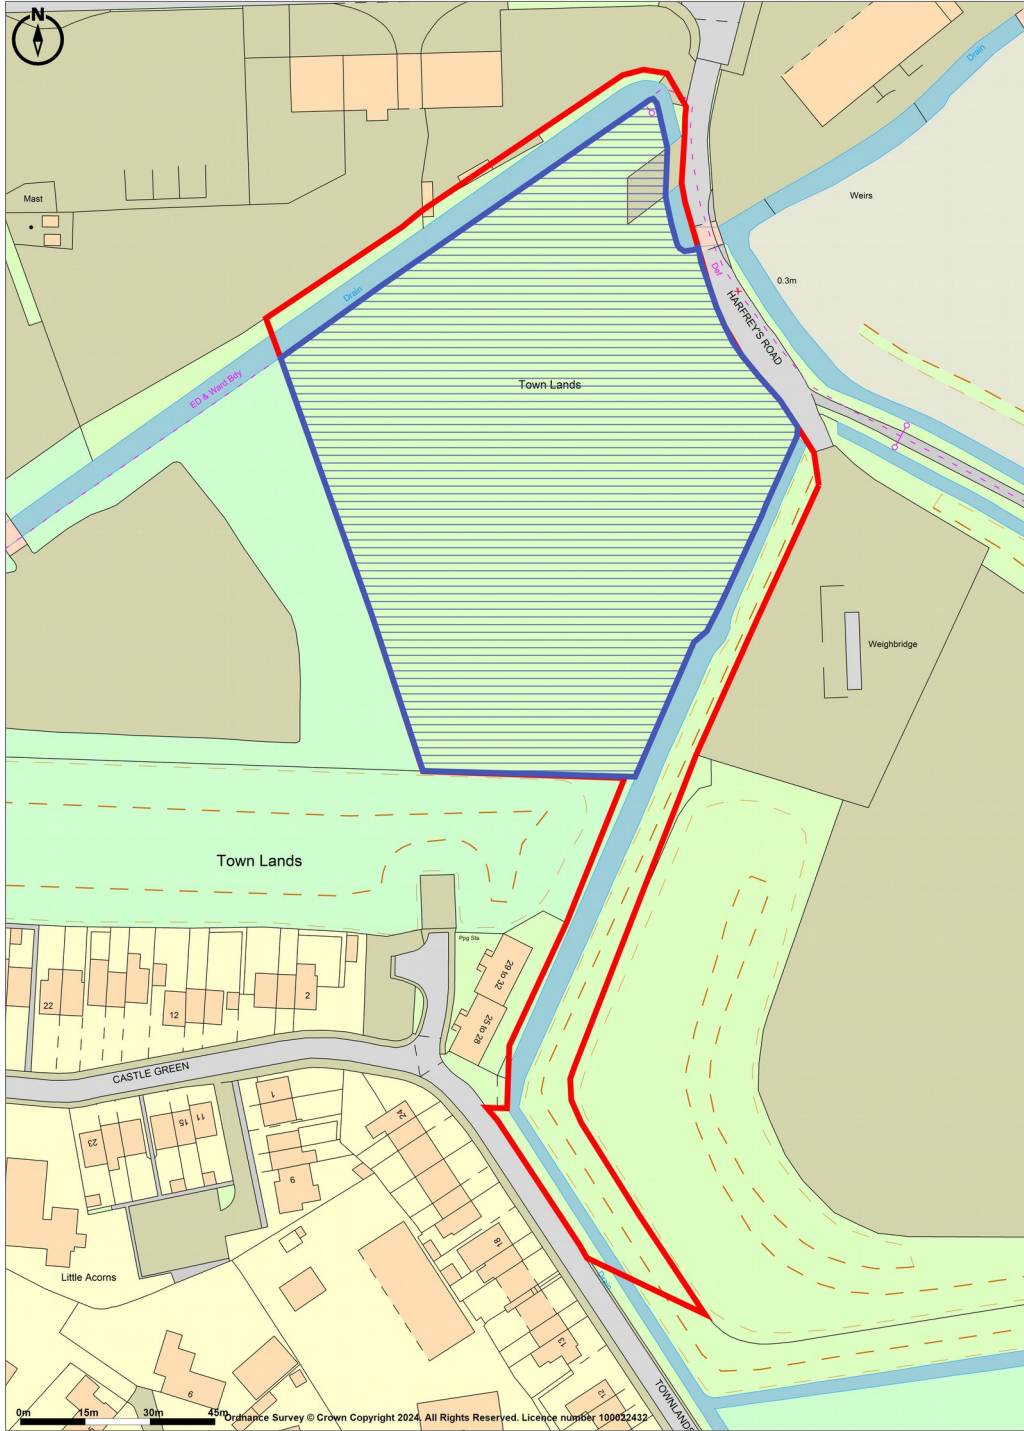

# Land at Harfreys Industrial Estate

**Promap**

LANDMARK INFORMATION

Ordnance Survey Crown Copyright 2024. All rights reserved.  
Licence number 100022432.

Plotted Scale - 1:1750. Paper Size - A4

PETER COLBY COMMERCIALS LTD

Usable area hatched in blue

2.82 acres